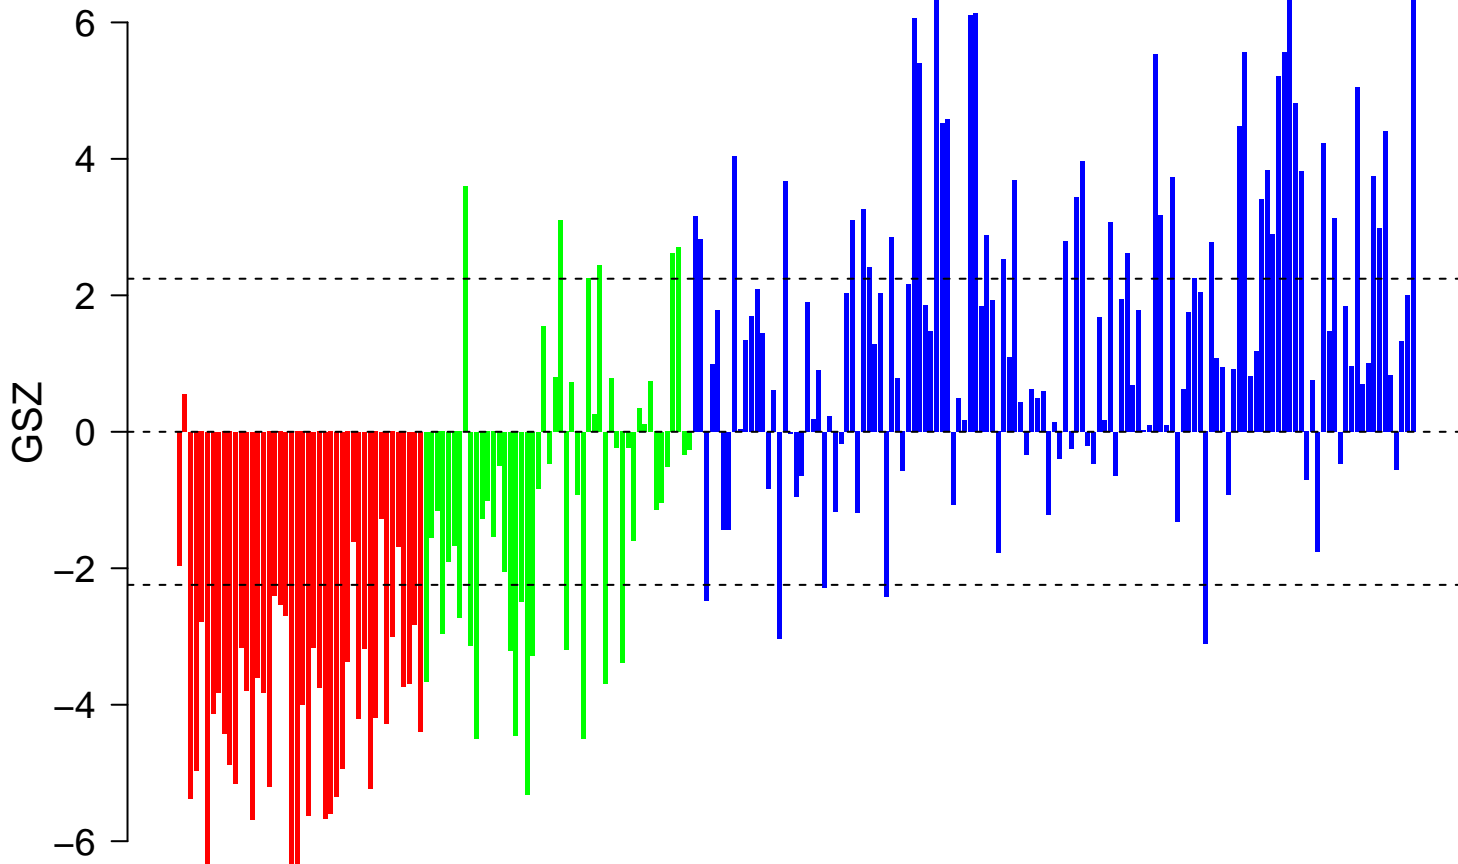

ZHOU_INFLAMMATORY_RESPONSE_LPS_UP

ZHOU_INFLAMMATORY_RESPONSE_LPS_UP

■ on
■ -
□ off

ZHOU_INFLAMMATORY_RESPONSE_LPS_UP